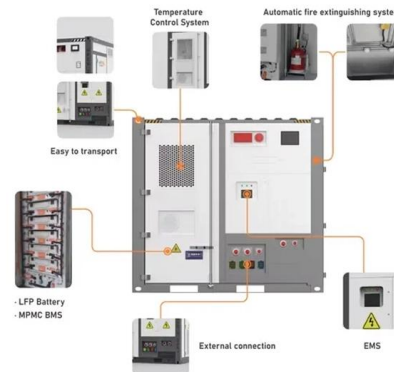

(Easy FIX)

Having trouble with Excel formulas displaying instead of results? Find fixes and solutions for Excel formula not showing result here.