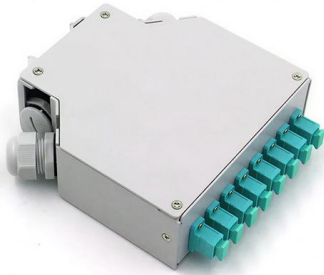

Flexible Fiber Optic Fusion Splice Box

Flexible Fiber Optic Fusion Splice Box

Fiber Optic Splice Box , 12-36 Splice Capacity, IP-Rated Enclosures

Our fiber optic splice boxes provide reliable enclosures for fusion splicing in FTTH/FTTB and campus networks. Designed for wall- or pole-mount deployment, each box houses splice trays, protects fiber

4 Port SC Fiber Termination Box, 4 Cores Splice

This 100*83*30mm 4 port fth termination box is sc/lc fiber wall outlet that provides fiber connectivity to your enterprise and home, ideal for wall mount and desktop

Fusion Splice Tray 48 Cores

Fusion Splice Tray 48 cores is designed to provide a place to store the fiber cables and splices and prevent them from becoming damaged or being misplaced.

Fiber Optic Contractor Jobs, Employment , Indeed