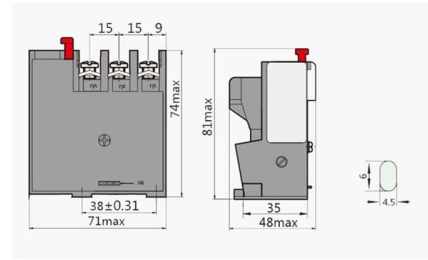

Fiber Splice Closures

Explore reliable optical fiber splice closures for network deployment. Our closures prioritize reliability, installability, and flexibility.

Fiber Optic Splice Boxes: Selection Criteria, and

2. What factors should be considered when selecting a fiber optic splice box? Consider the type of fibers, environmental conditions (indoor vs. outdoor),

Contact Us

For datasheets, pricing, or custom high-speed optical interconnect solutions, please visit:
<https://www.syropy.com.pl>