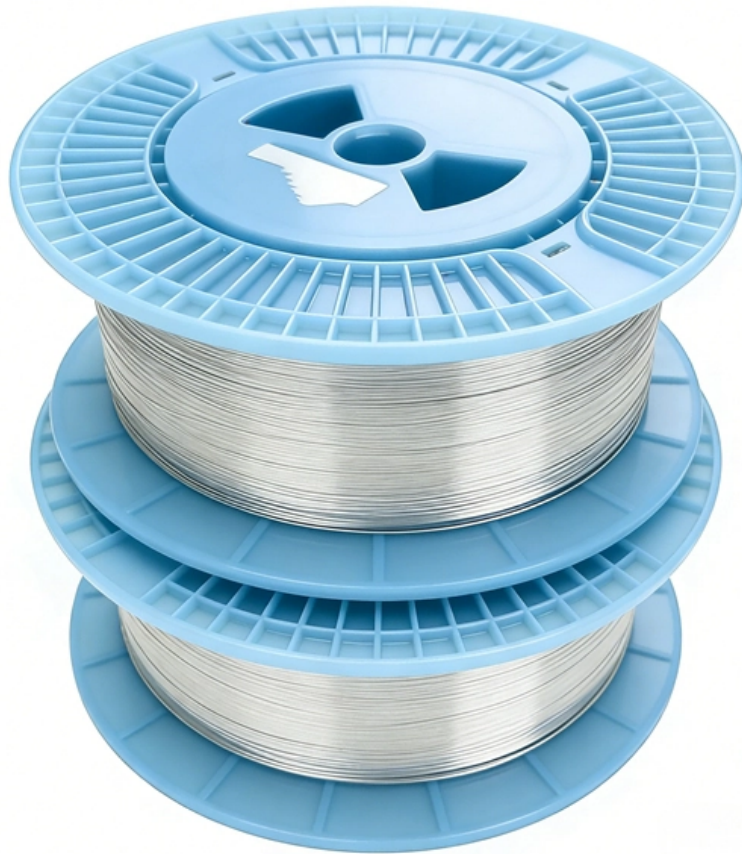

Flexible Fiber Optic Fusion Splice Box

Flexible Fiber Optic Fusion Splice Box

Fiber Optic Splice Box , 12-36 Splice Capacity, IP-Rated Enclosures

Our fiber optic splice boxes provide reliable enclosures for fusion splicing in FTTH/FTTB and campus networks. Designed for wall- or pole-mount deployment, each box houses splice trays, protects fiber

4 Port SC Fiber Termination Box, 4 Cores Splice

This 100*83*30mm 4 port fth termination box is sc/lc fiber wall outlet that provides fiber connectivity to your enterprise and home, ideal for wall mount and desktop

Fusion Splice Tray 48 Cores

Fusion Splice Tray 48 cores is designed to provide a place to store the fiber cables and splices and prevent them from becoming damaged or being misplaced.

Fiber Optic Contractor Jobs, Employment , Indeed