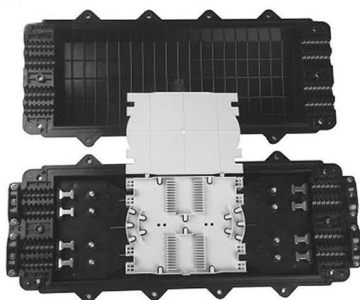

Comprehensive Guide to Fiber Optic Cable Clamps

Fiber optic cable clamps are devices used to secure and stabilize fiber optic cables in a wide range of applications, including telecommunications, data

Handbook Optical fibres, cables and systems

1 Cable installation methods Optical fibre must be protected from excessive strains, produced axially or in bending, during installation and various methods are available to do this. The aim of all optical fibre

Push-tube Type One-piece Structure Optical Fast

The optical fast connector features a push-tube type fastening structure that ensures a stable and secure connection of the optical fiber. This design is pivotal in