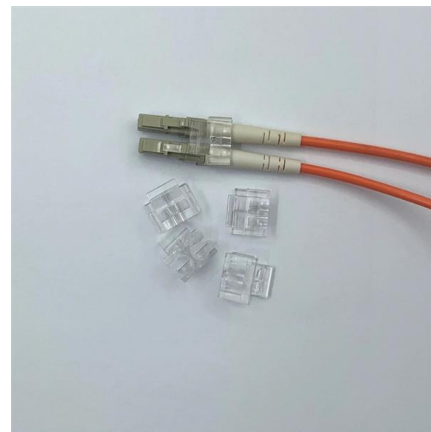

Fixed Tube Optical Cable Fixation

Fixed Tube Optical Cable Fixation

How To: Install Fiber Optic Cable for Success - trueCABLE

Learn the best practices for installing fiber optic cable, from patch cords to bulk distribution fiber.

Introduction of rack-mounted optical cable terminal box

The terminal box series products are auxiliary equipment for terminal wiring in the optical fiber transmission communication network. The terminal box is mainly used for the fixation of the

Optical Fiber Cable Installation Guideline

The following section contains information on the placement of jelly-filled loose tube optical fibre cables in vertical installations. Both indoor and outdoor environments are described.