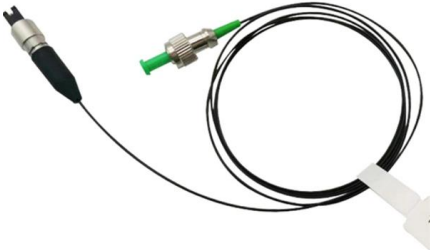

Fire Resistant Central Loose Tube Fiber Optic Cable

These Fire resistant Central Loose Tube Fiber Optic cables are characterized by light weight and small diameter, suitable for both aerial and duct installation.

Push-tube Type One-piece Structure Optical Fast

The optical fast connector features a push-tube type fastening structure that ensures a stable and secure connection of the optical fiber. This design is pivotal in

Optical Fiber Protection Tubes: Key to Efficient Optical Installations

Explore the importance of protection tubes for optical fiber cables. Learn key features, benefits of upgrades, and tips for enhancing your ODF!

A cable fixation device (10) includes a base (110), an upright (114) projecting from the base and including a fixation projection (116) having a reduced dimensional portion (118) for receiving a cable tie (124).