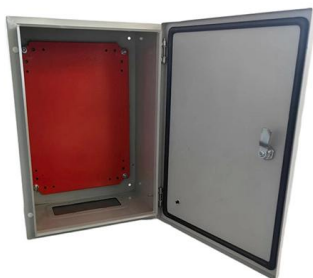

GI Cable Trays Size: 150 mm x 50 mm, Thickness: 1.2 mm Good Quality Approved GI cable tray systems provide safe and efficient support for cables in various

Trench MDT150TR Pre-Galvanised Medium Duty Cable

The Trench MDT150TR is a 150mm wide pre-galvanised medium duty cable tray 3m length used to support electric power and communication cables that are used for

Cable Tray 150 mm x 50 mm

The load capacity of cable trays is the maximum weight that they can support. To guarantee the secure securing of wires and the tray itself, this capacity is necessary. The open-sided construction of cable