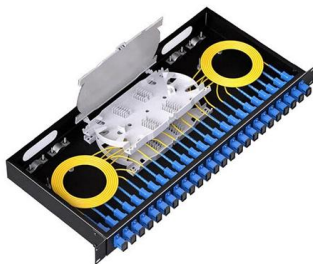

EzyStrut ET3150G ET3 Cable Tray

Aluminium options are available by special order The tray offers a 43mm cable laying depth, with widths ranging from 150-600mm, and standard lengths of 3m The ET3