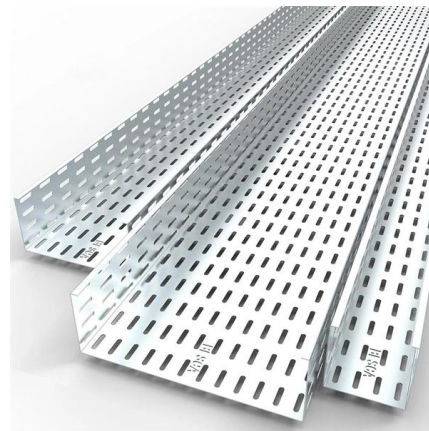

Fire stop section of the cable tray and cable management NEMA

The following charts give the number of 3M pillows needed to completely firestop an opening that cable tray passes through.* Two (2) sticks of moldable putty (part number FSP-MPS) are also needed for