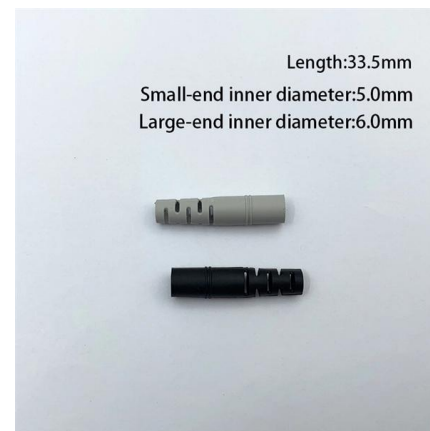

Wire and Cable Hanger Products from Legrand Cable Management

Wire and cable hangers minimize support and installation costs. Labor can be reduced by 50%. Learn more about products for smaller runs and cable drops.