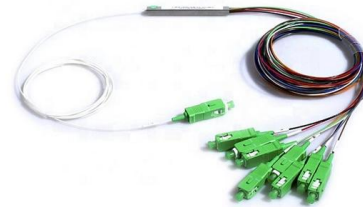

Guide to cable support systems

Support systems for cable support structures are used to bridge large loads and support spacings and to create complex section routes. The systems allow large support spacings of wide span systems