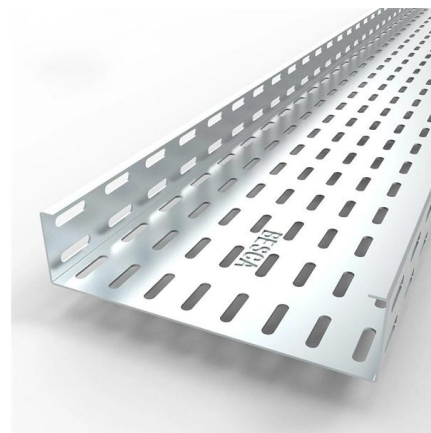

Fire Rated Cable Trays

Types of Fire-Rated Cable Trays Fire-rated cable trays are essential components in modern electrical infrastructure, designed to maintain circuit integrity during a fire and prevent the spread of flames