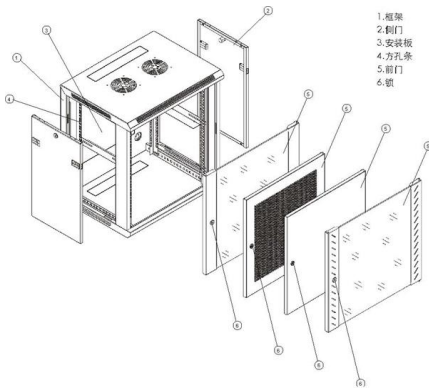

Vertical cable tray

Types of Vertical Cable Trays: A Comprehensive Guide Vertical cable trays are essential components in modern electrical infrastructure, designed to organize, support, and protect cables in multi-level