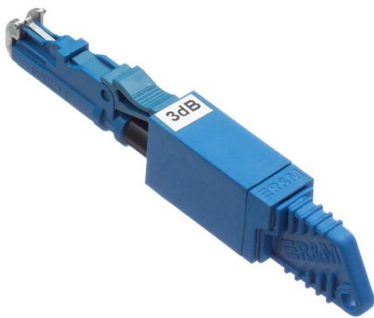

Outside Plant Fiber Optic Cable Jump To: Fiber Optic Cable Construction Fiber Optic Cable Types Cable Design Criteria Choosing Cables Cable Types: (L>R):