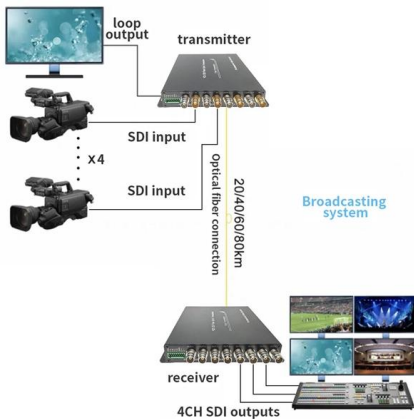

Instrument FireMaster® fire protection cable tray

30 minutes hydrocarbon fire protection to cable trays carrying control cable wiring. The FireMaster® cable tray wrap consists of FireMaster® Marine Plus blanket fully encapsulated in aluminium foil