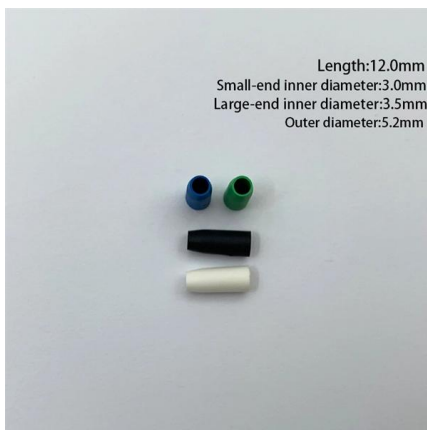

Junction Boxes - For Safe Wiring , WATT24

Junction boxes, also known as junction boxes or installation boxes, are used in electrical installations. They are used to clamp and bring together various cables and lines, regardless of whether they are

Hier sollte eine Beschreibung angezeigt werden, diese Seite lässt dies jedoch nicht zu.