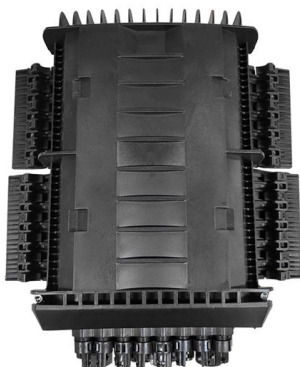

Hier sollte eine Beschreibung angezeigt werden, diese Seite lässt dies jedoch nicht zu.

Waterproof junction box with resin

Waterproof junction box with resin : perfect waterproof performance for mechanical protection of low voltage. Ideal for waterproof underground connections. Modèle 4

Expand network capacity with our factory-direct DWDM Mux Demux solutions. We supply high-channel-count 100GHz & 50GHz modules for optical networks.

JUNCTION BOXES?TERMINAL BLOCK BOXES

Waterproof junction box made of plastic and diecast aluminum. Box and terminals are combined in these models for wiring work. IP68, IP67 and IP65 protection

Newmar Junction Boxes , Fisheries Supply

Our Newmar junction boxes are made from high-impact polypropylene, providing a watertight seal for making wiring connections above or below decks. Whether you need a completely waterproof marine