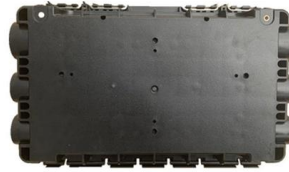

Waterproof Junction Box Manufacturers, Suppliers

Find high quality waterproof junction boxes from top manufacturers, suppliers, and dealers at competitive prices. These ip rated, weather resistant