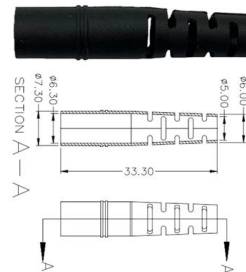

Wire mesh cable trays and stainless steel cable trays

Supplier of wire mesh cable trays in stainless steel. Stainless steel wire mesh cable trays for all purposes and industries.