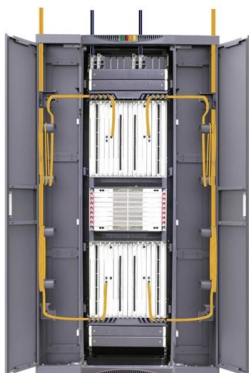

Integrated Steel Plant » Wire Mesh Cable Basket Tray

With ISP Wire Mesh Basket Cable Trays, cable outputs downward, to right or left between the wires can be easily made thanks to the cage structure of Wire Mesh