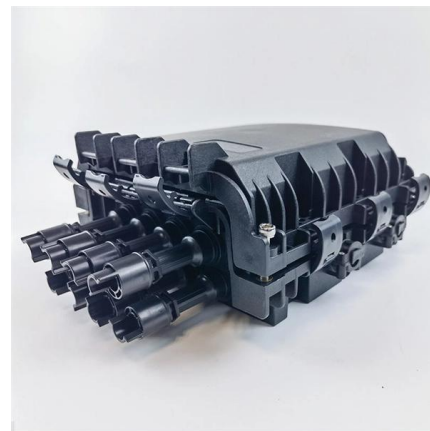

Meka Pro

Meka Pro Oy is one of the leading Nordic manufacturers of cable support systems. Meka Pro Oy's production facility and head office are located in Oulu, with sales