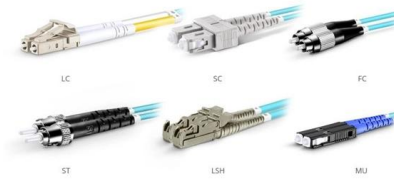

Home - Unitrunk

Unitrunk is an internationally renowned manufacturer of innovative cable management products and associated support systems. Our leading range of RIS

OM3 Fiber Patch Cable Family

Contact Us

For datasheets, pricing, or custom high-speed optical interconnect solutions, please visit:
<https://www.syropy.com.pl>