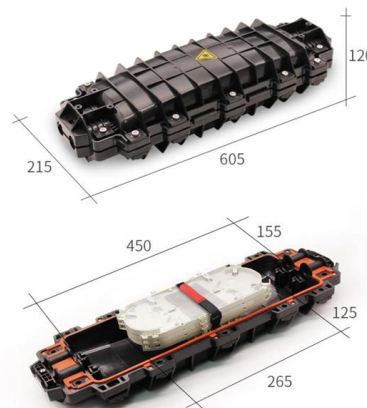

12 Core Fiber Optic Terminal Box

The 12 core fiber optic terminal box is light in weight and small size, flexible to use in different applications in optical cabling. Installation of the fiber optic terminal box: Peel the cable, take off the

Fiber Optic Junction Box Suppliers, Manufacturer, Distributor

8 16-port optical junction terminal box wall mount 8 16 core fiberoptic FTTH termination box
Country/Region: China Main Products: FiberOptic Products, FTTH Products, PLC Splitter, FiberOptic

32 Port Fiber Distribution Box, 72 Cores Splicing -

The 32 port fiber splitter distribution box comes in three internal structure options, they all can achieve direct and branch connection of optical cable.

FTTX FTTH Line-in Type Fiber Optic Box 12 Core 24 Core 36 Core 1

FTTX FTTH Line-in Type Fiber Optic Box 12 Core 24 Core 36 Core 1 Input 2 Output Fiber Optic Splice Closure Price: Negotiable MOQ: 1000