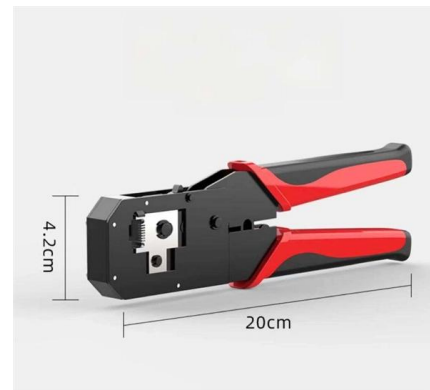

Industrial Fiber Optic Distribution Boxes , 1-24 Cores

OTRANS is a leading fiber optic distribution box manufacturer. We offer a wide range of 1-24 core FDB boxes and ODF cabinets for indoor/outdoor FTTH deployment.