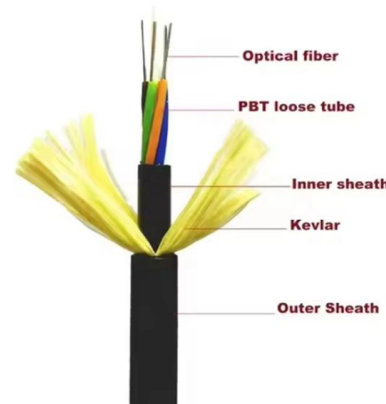

Curved Cable Tray at Best Price in Ahmedabad, Gujarat

Buy low price Curved Cable Tray in Odhav, Ahmedabad. Curved Cable Tray offered by Ramdev Steel Industries is available with multiple payment options and easy delivery.