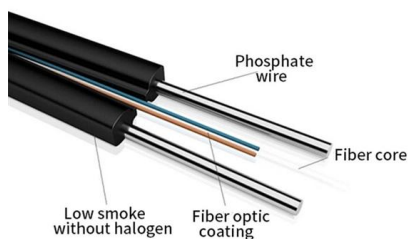

Curved Cable Tray at Best Price in Ahmedabad, Gujarat

Buy low price Curved Cable Tray in Odhav, Ahmedabad. Curved Cable Tray offered by Ramdev Steel Industries is available with multiple payment options and easy delivery.