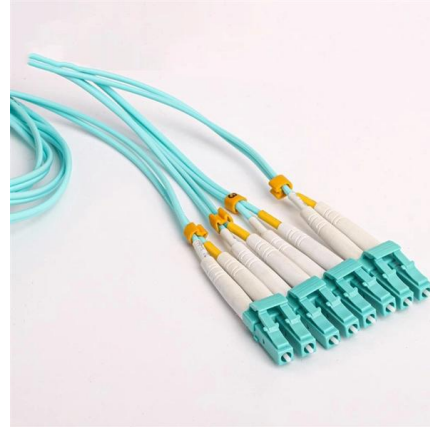

### Outdoor Fiber Optic Cable, Optical Fiber Cables for Outdoor use

Fiber optic GYTA outdoor cable is applied to long-distance laying, inner-building connection, distribution and inner-building supporting system per optic cable GYTA, 2~144 fibers, central strength member

### best 6 core fiber optic cable om2 multimode

6 core fiber optic cable om2 multimode multi core Rated 5.00 out of 5 based on 1 customer rating (1 customer review)

### 6 core fiber optic cable om3 multimode indoor outdoor

TMT GLOBAL provides high-strength optical fiber cables for use in various industrial, indoor, and outdoor applications. Offering unique properties and benefits for

### 6 Core Optical Fiber Cable

Our 6 Core FTTH Single Mode Optical Fiber Cables are designed to meet the high demands of modern telecommunications networks. With an outer diameter (OD) of 5.8mm, these cables are engineered