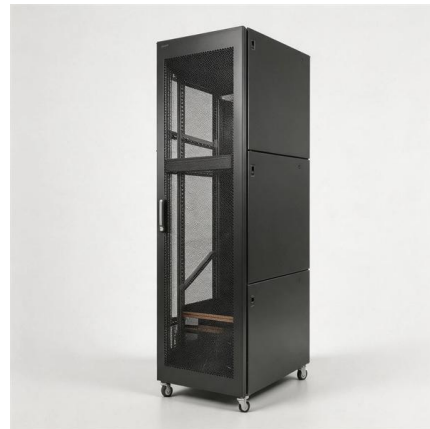

6 Core Optical Fiber Cable

6 Core FTTH Single Mode Optical Fiber Cable - Round OD 5.8 mm + FRP + Yarn Our 6 Core FTTH Single Mode Optical Fiber Cables are designed to meet the