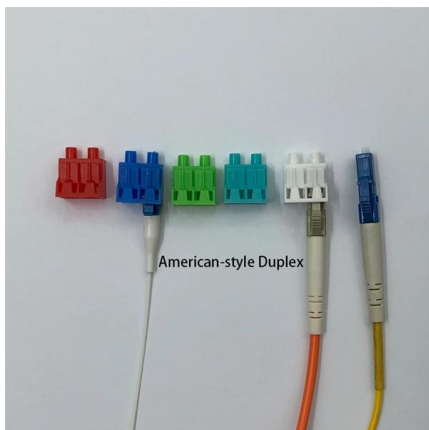

Gcabling GYXTW Outdoor 6 Core Fiber Optic Cable

We can manufacture and supply a wide range of fiber optic cables with 20+ years of experience.