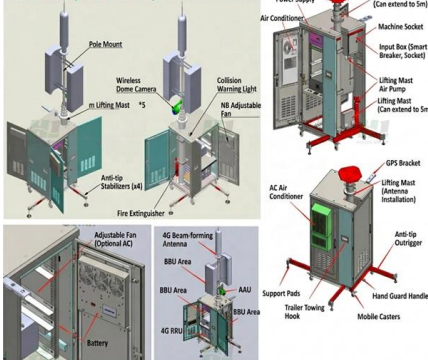

2. Multiple protection: The surge protector has multiple protection functions and can simultaneously protect against threats such as lightning, voltage mutations, and electromagnetic

Protection Box Surge suppressor , Eaton , Overview

High-end surge protection Eaton Protection Box advanced design is compliant to IEC 61643-11 international surge protection standard. It is designed to protect sensitive equipment from surge,

Product Composition Description