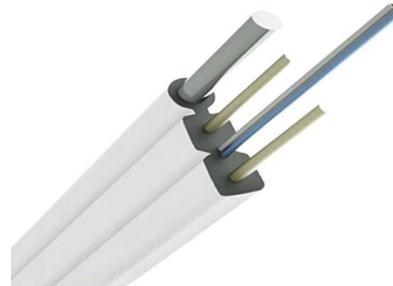

Fibre optic cable distribution , Splice boxes , LAPP Online Shop

Our splice boxes are used to securely connect and distribute fibre optic cables by protecting spliced glass fibres from external influences. They also enable easy maintenance and repair of the fibre optic

Splice boxes , Phoenix Contact

Splice boxes ensure continuously reliable real-time data transmission. With their compact and uniform design, the splice boxes for both the DIN rail and 19"

.LCP

The CCH splice cassette supports fusion splicing of individual or ribbon Fibres, with heat-shrinks, pigtail slack and cable slack managed within a single space-saving footprint.

Splice box

Since modern splice cassettes already contain a splice tray, a splice holder, couplings and pigtails, the installation of the cables is facilitated. So-called hybrid splice boxes do not only ensure data

What is a fiber optic cable splice box? What does it do?

1. Optical cable joint box The optical cable joint box permanently connects two optical cables together and has a joint part for protecting components.