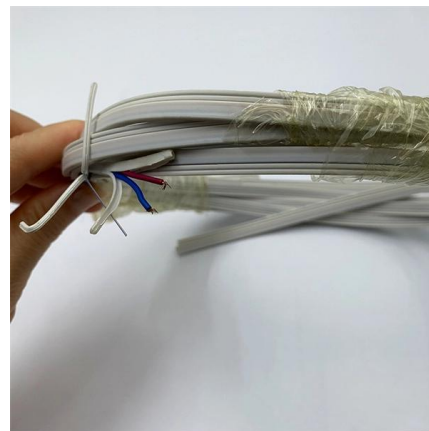

Optical Fiber Splice Boxes

Types of Fiber Splice Boxes A fiber splice box (also known as a fiber optic closure or splice enclosure) is a vital component in fiber optic networks that protects and organizes fiber splices. These boxes

Fibre optic cable distribution , Splice boxes , LAPP Online Shop

Our splice boxes are used to securely connect and distribute fibre optic cables by protecting spliced glass fibres from external influences. They also enable easy maintenance and repair of the fibre optic

Splice boxes , Phoenix Contact

Splice boxes ensure continuously reliable real-time data transmission. With their compact and uniform design, the splice boxes for both the DIN rail and 19"

.LCP

The CCH splice cassette supports fusion splicing of individual or ribbon Fibres, with heat-shrinks, pigtail slack and cable slack managed within a single space-saving footprint.

Fiber optic splice boxes are essential components in the world of telecommunications and data infrastructure. They serve as protective enclosures where fiber optic cables are joined, split, or

A splice box (also known as splice distributor) is a housing in which fiber optic cables begin or end. Fiber optics are fanned out in splice boxes that are situated at the end of fiber optic transmission paths.