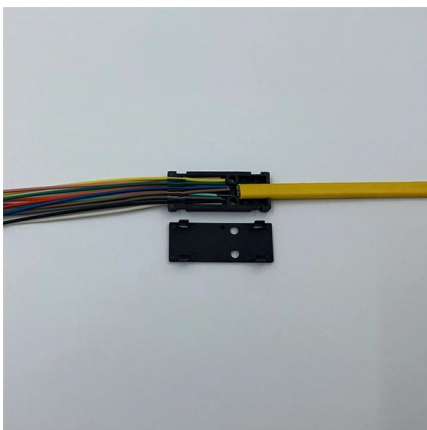

FRITZ!Box 5530 Fiber , FRITZ!Box am

FRITZ!Box am Glasfaseranschluss einrichten Ihre FRITZ!Box können Sie dank des integrierten Glasfasermodems platz- und stromsparend direkt am