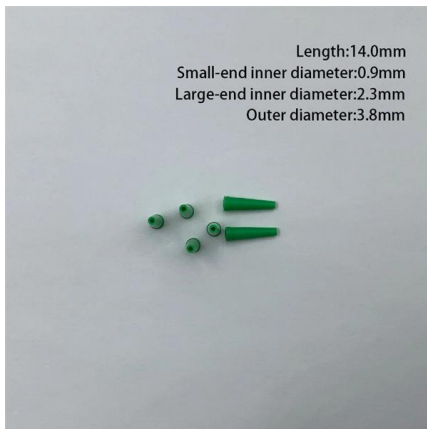

Termination Boxes , Fibertronics, Inc.

Termination boxes join fiber optic cables and pigtails. They provide a safe and secure housing that protects fiber optic splices and enable easy distribution.