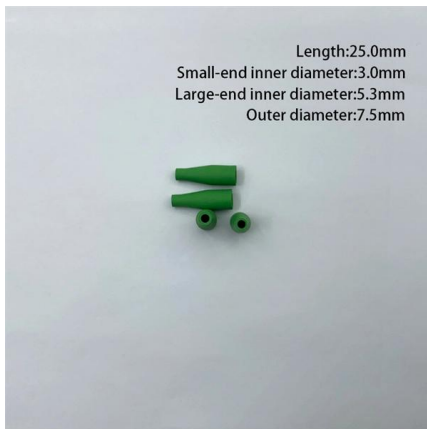

Fiber Optic Splice Closures , Graybar Store

Shop Our Inventory Of Fiber Optic Splice Closures Online. Graybar Is Your Trusted Distributor For Fiber Optic Closures.