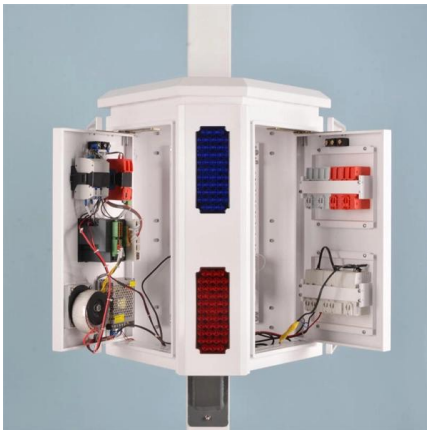

How much does it cost to splice fiber?

Splicing fiber optic cables is a critical task in telecommunications and networking, as it ensures seamless data transmission across networks. The cost of splicing fiber

Fiber Optic Splice Box 1 in 1 Out Optic Splice Enclosure

Buy Fiber Optic Splice Box 1 in 1 Out Optic Splice Enclosure Enclosure Case for Overhead (48 core): Electrical Boxes - Amazon FREE DELIVERY possible on eligible purchases

Splice boxes

HITRONIC® SBX 12xLC-D TQ PG150 G50 OM3
Login to see price Article No.: 29500804 Free
Delivery within 4 weeks from payment receipt