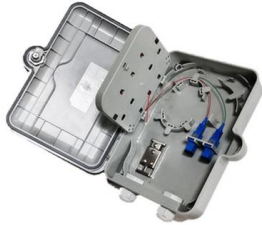

Fiber optic socket panel for home installation

Fiber optic socket panel for home installation

The Ultimate Guide to Fiber Wall Outlet Sockets for

Fiber wall outlet sockets function as the termination point for the fiber optic cables that enter your home or business. These cables carry data in the

Fiber Terminal Box 2 Cores SC Wall Outlet Faceplate

This fiber terminal box (FTB) offers 4 cable ports, provides effectively fiber management for FTTH system at the customer end.

SOCKET AND WALL OUTLET , Foss fiberoptics