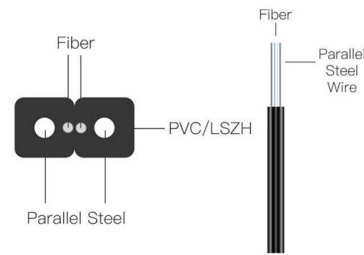

Fiber Optic Wall Plate Outlets Box Optic Socket

High-performance Fiber Optic Wall Sockets and FTTH Outlets for residential and commercial networks. Browse durable indoor optical faceplates, termination