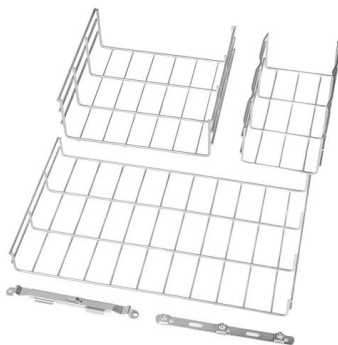

Fiber optic socket panel for home installation

Fiber optic socket panel for home installation

The Ultimate Guide to Fiber Wall Outlet Sockets for

Fiber wall outlet sockets function as the termination point for the fiber optic cables that enter your home or business. These cables carry data in the

Fiber Terminal Box 2 Cores SC Wall Outlet Faceplate

This fiber terminal box (FTB) offers 4 cable ports, provides effectively fiber management for FTTH system at the customer end.

SOCKET AND WALL OUTLET , Foss fiberoptics