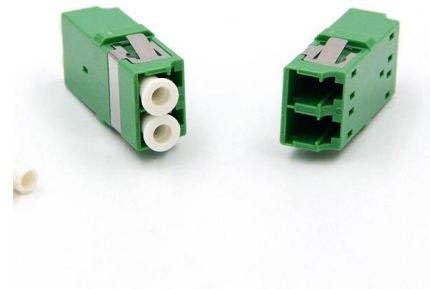

How to Install a Fiber Wall Socket: Step-by-Step Guide

Installing a fiber wall socket demands precision but is achievable for confident DIYers. By mastering fiber handling, respecting bend radii, and testing