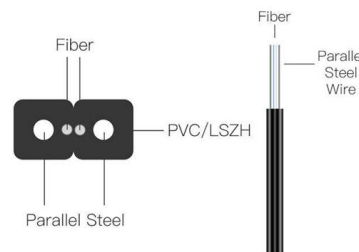

Fiber Optic Cable Assemblies

Corning offers the most complete line of connectors and factory-terminated cables, from single-fiber patch cords to high-fiber-count assemblies.

4 Core Single Mode Fiber Optic Cable Price with

Known for its commitment to quality and innovation, OWIRE offers a comprehensive range of fiber optic products, including high-performance 4 core

12-Core Outdoor Single Mode Fiber Optic Cable

GYXTW is an outdoor use optical fiber cable suitable for duct and aerial applications. We supply GYXTW fiber optic cable from 2 fiber cores to 24 fiber cores. Fiber

4 Core Multimode OM3 Indoor Fiber Cable 50/125um PVC

4 Core GJFJV Indoor optical fiber cable 50/125um 10G OM3 Multimode Multi-Core Tight Buffered PVC Distribution Indoor optical Fiber Cable is made of multi-strand