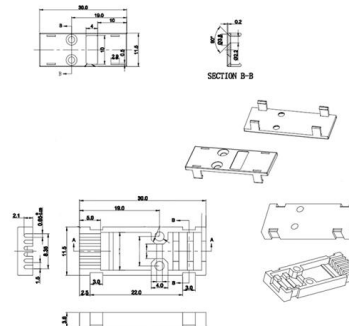

Extron

Discover the innovative world of Extron and learn about the latest in Pro AV integration products, software, news updates, and expert system support.