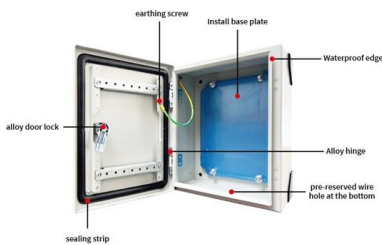

Fiber Optic Patch Panels , Leviton Network Solutions

UHDH Fiber Panels UHDH ultra high-density fiber patch panels patch up to 144 LC fibers per RU to provide an inter-connect or cross-connect between backbone