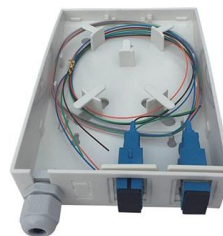

Urgent! Fiber optic splicer jobs

Search and apply for the latest Fiber optic splicer jobs. Verified employers. Free, fast and easy way find a job of 5.100+ current vacancies in Qatar and abroad.