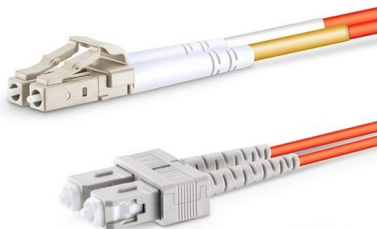

Comms Express , Top Supplier of Network Cables, Data & Server Racks

Fibre Optic Panels Pre-Terminated Fibre Optic Cable SFPs / Fibre Transceivers / Mini GBIC / NIC
Fibre Optic Patch Leads & Pigtails Fibre Optic Wall Boxes Fibre Termination Fibre Optic Cables