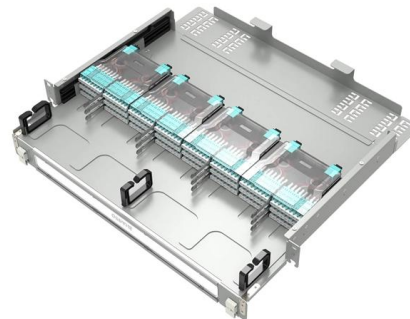

We are a 12 ports optical fiber Panel drawer odf 24 core duplex lc 12 core simplex sc connector patch panel metal fiber splice enclosures Manufacturer. We supply

Fiber Optic Patch Panel Guide

Navigate 2026 network architectures with our definitive guide on selecting a fiber optic patch panel. Evaluate trade-offs, standards, and common buyer mistakes.

Fiber Patch Systems

During this free webinar, we will discuss different fiber cables types, appropriate applications for each type, the mechanics of performing a Tier I test on fiber optic

Fiber Splicing Panel , Patch Panel , ODU-L25 , LongXing

Each 4U patch panel can splice up to 288 cores. Spacious interior with cable clamps and fiber management rings ensures all the drop cables and pigtails are safely

FIBER OPTIC PATCH PANELS

Foss offers high-quality fiber patch panels for structured cabling, enabling easy management, expansion, and maintenance in FTTH, data center, and telecom