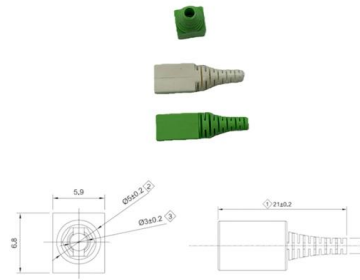

SC-FC Simplex Fiber Optic Patch Cord LSZH/PVC UPC and APC

Product Summary SC-FC Simplex Fiber Optic Patch Cord LSZH/PVC UPC and APC Fiber optic patch cord is the cable with both ends terminated with fiber optic connectors, which realizes the connection