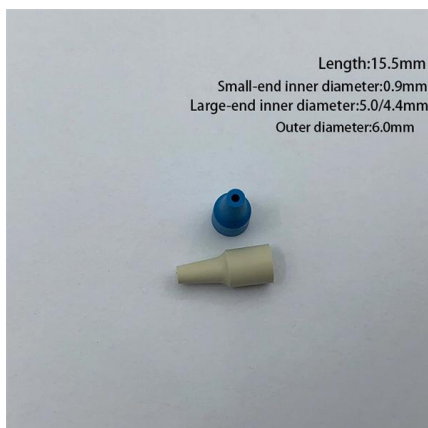

Dual-Core Fiber Optic Patch Cord, OM3 10G 50/125um, LC SC FC

Dual-Core Fiber Optic Patch Cord, OM3 10G 50/125um, LC SC FC 60m 70m (2 core 2SC-2ST,70 Meter) : Amazon.ca: Electronics About this item Durable and Rugged: Features dual