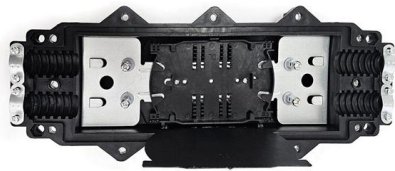

Optical Communications Products

Browse our optical communication connectivity products designed to help you enable your communication networks. Easily create a bill of materials list.

Fibre & Data Cabling Supplies, Equipment

Popular Categories Structured Cabling Fibre Optic Cabling Data Center Solutions Cabinets & Accessories Test & Measurement

Fiber Optic Splice Trays And Patch Panel Cassettes

OTRANS offers various types of fiber optic trays and cassettes, such as 12 & 24 Ports SC Integrated Splice Tray, C/D/G/H Type Fiber Optical Splice Tray, 12/24

Global IT Products & Network Solutions Provider , Black Box

Black Box provides cutting-edge IT solutions and technology products to businesses worldwide, ensuring innovative and reliable services for global digital transformation.

PATCHBOX: Simplify your IT with retractable Patch Cables