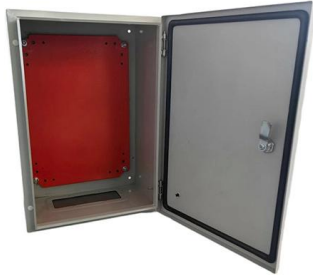

## Overview

---

Optical cable tray is a system designed to protect and route fiber optic patch cords, cable assemblies to and from network cabinets, ODF and other terminal devices. Fiber Savvy's Fiber Cable Management solutions not only organize fiber cable, but also protects fiber in various ways. The CMS011 Zip-Tie-Style Cable Ties (supplied in bags of 100) are releasable and are typically. Available in both flat and angled versions, patch panels shall accommodate all Panduit pre-terminated MPO cassettes, fiber adapter panels (FAP), associated trunk cables, connectors, patch cords, and shall include integral cable management.

## Fiber optic patch cord cabinet cable management tray

---

### PVC Fiber Optic Cable Tray, Optical Fiber Cable Tray

Fiber management system is designed to protect and route fiber optic patch cords. Its basic components include: straight grooves,