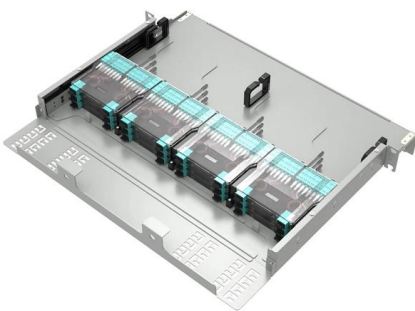

Server Racks, Cabinets & Mounts , NavePoint

Shop server racks, wall mount cabinets & network enclosures from NavePoint. Free same-day shipping. Performance, Pro & Commercial Series. Est. 2008

Wirewerks 2RU Cable Management Tray

The Wirewerks Cable Management Tray (CMT) provides easy, cost-effective fiber

Reichle & De-Massari AG

R& M (Reichle & De-Massari AG) is a leading Global cabling and connectivity solution provider for high end-communication networks since 1964. We serve a wide