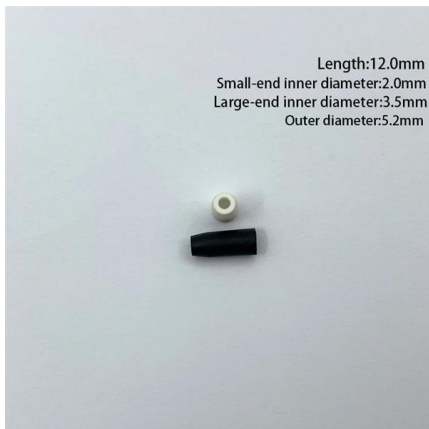

All You Need To Know About Fiber Termination Boxes:

Source In this blog, we will discuss the two types of fiber optic cables and the role of a simple yet essential piece of equipment in the fiber laying

Fiber Terminal Box vs Junction Box: Key Differences

Fiber optic junction boxes must be installed as close to the work area as possible to avoid unnecessary cable lengths. You can use optical splitters and

Fiber Optic Terminology & Definitions , Fiber Terms Guide

Fiber-to-the-Home (FTTH): The installation and use of optical fiber from a central point directly to individual buildings, such as residences and businesses. Fiber-to