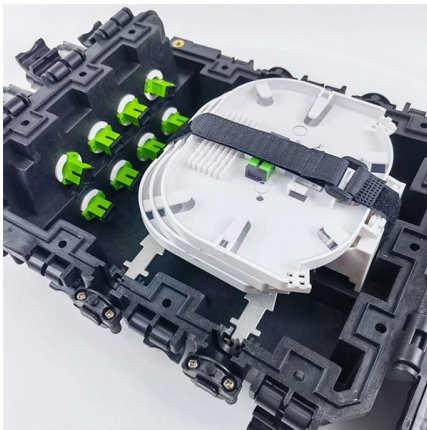

SC-SC OM2 Multimode Fiber Optic Patch Cables , OM2

AZE's 50/125um OM2 multimode fiber optic cable is suitable for fast Ethernet, gigabit Ethernet and fiber channel applications, such as in data center, telecom room,

SC-SC Multimode 62.5 Duplex Patch Cable

They are designed, manufactured and tested according to protocol and

Is SC single-mode or multimode?

SC refers to a type of fiber optic connector and can be used for both single-mode and multimode fiber optic cables. The SC connector itself does not specify whether it is single-mode or multimode, as it is