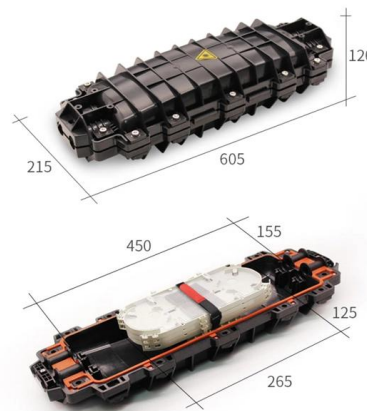

Green Fiber Optic Connector

This high-performance fiber optic connector coupler is designed for FTTH networks, supporting data speeds up to 10Gbps. It features a durable yellow cable with green connectors that include protective