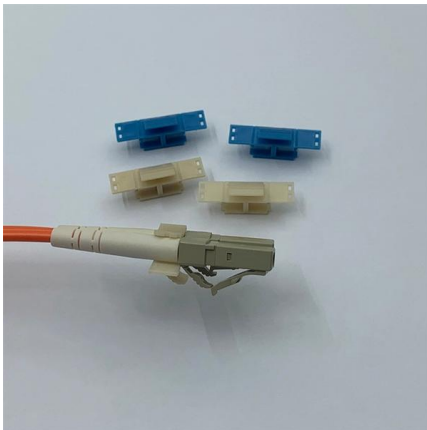

SFP Fiber Optic Connector Types: LC, SC, MPO Explained

Most SFP fiber optic modules use LC connectors, while SC connectors are mainly found in legacy networks and MPO/MTP connectors are used for high-density cabling rather than directly on

SC Type Fiber Optic Connectors

SC intermate test by NTT certified connector. Satisfies flammability rating UL94V-0. Available in following types; Flexible F type - Floating mechanism and comply with ANSI standards. Rigid F type

Fiber Optic Connector Kits (Updated Daily) , Adorama

Shop Fiber Optic Connector Kits at Adorama for reliable connections, easy installation, and top brands. Perfect for pro audio and video needs!