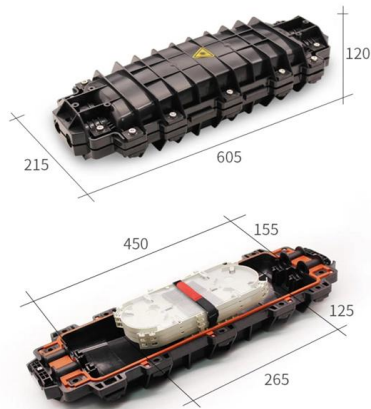

One-Stop Fiber Optic Superstore. Ship worldwide. Online purchase and instant check out.

1x3, 1x4 Polarization Maintaining (PM)

Fiber Optic Couplers/Splitters

It features good uniformity, low excess loss, and very low polarization sensitivity. The device is ideal for splitting or combining light with exceptional performance over a wide wavelength range.