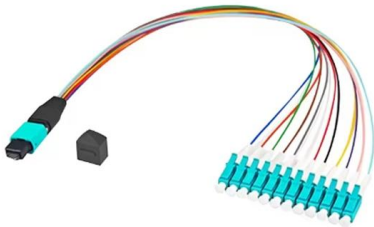

Fiber Optic Cable & Connector Color Codes Explained

Learn fiber optic cable, connector, and jacket color codes to ensure accurate installation, fewer errors, and better network performance.

Splice Closure Selection Guide for Corning Cables

We can use these two sets of data to narrow down the total list of possible cable and closure combinations. Once you have a smaller subset, you can then look at the details which are specific to

Contact Us

For datasheets, pricing, or custom high-speed optical interconnect solutions, please visit:
<https://www.syropy.com.pl>