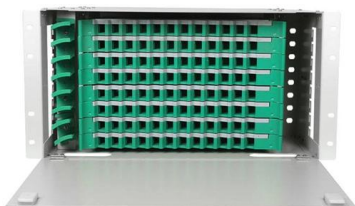

Fiber Optic Connector Types Explained , FiberCablesDirect

Fiber optic connectors are an essential component of any fiber optic network, allowing for the connection and transmission of optical signals between devices.

What Do All The Colors Mean? Fiber Optic Color Code

The TIA-598-D standard defines a standardized color-coding system that engineers and technicians rely on to identify different types of fiber optic

Everything you need to know about fiber optic termination

Since fiber optic technology was introduced in the late 70s, numerous connector styles have been developed. Each new design was meant to offer better

Fiber Optic Color Codes for Fibers, Tubes and Connectors

Fiber color codes are the standardized color sequences used to identify optical fibers, buffer tubes, cable jackets, and connector types across all