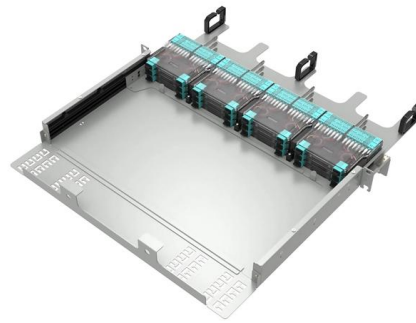

Fiber Color Code: A Simple Guide for Beginners (2024)

Connector Color Code Now, let's talk about the fiber color codes of optical connectors. In general, we can use different color coding to help identify