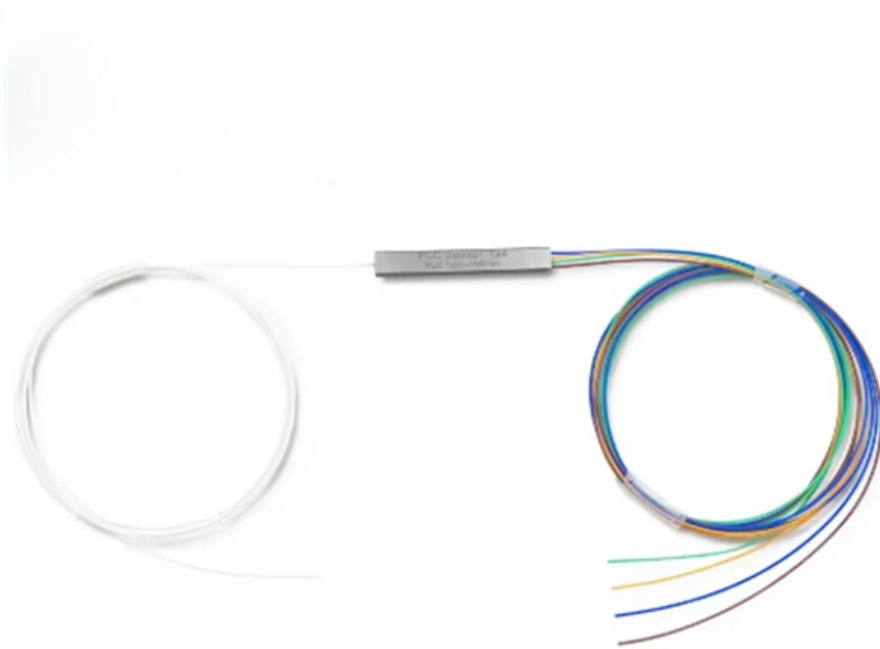

Fiber optic connector closure blue light

Fiber optic connector closure blue light

The FOA Reference For Fiber Optics

Connector and splice loss is caused by a number of factors. Loss is minimized when the two fiber cores are identical and perfectly aligned (more on the effects of