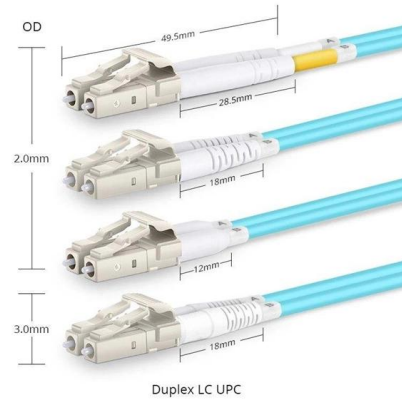

### **Fiber Optic Color Code Guide: How to Identify 12 to 144 Core Cables**

Complete fiber optic color code reference for 12 to 144 core cables. Learn TIA/EIA-598-C standard colors, ribbon fiber identification, and field tips. Fiber optic cables contain multiple individual fibers,

### 6 core fiber optic cable splice closure

Discover 6 core fiber optic cable splice closure with IP68 waterproof rating, ideal for FTTH & telecom. Durable ABS material, 3-year warranty.