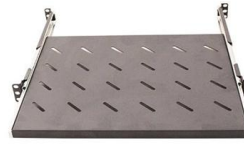

Webit Cabling