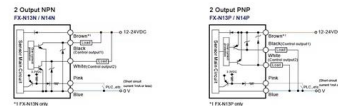

The enclosure features an removable protective hood and houses up to 2 SC/APC adapters for 2-core splicing and termination. It serves as a high-reliability demarcation point, seamlessly bridging the

Ethernet Cables Wi-Fi Antennas Amplifiers Adapters

D-SUBMINIATURE ETHERNET AND TELEPHONY
FIBER OPTIC INDUSTRIAL BULK CABLE MILITARY
AEROSPACE WEATHERPROOF ENCLOSURE USB

2 Ports Fiber Optic Socket Panel

The 2 Ports Fiber Optic Socket Panel is a premium-quality solution designed for FTTH (Fiber to the Home) splicing and termination. Engineered for seamless

4 Port Fiber Termination Box, Internal SC/APC Adapter

Description The 4 port fiber termination box is a surface mount enclosure designed to connect optical fiber cable with pigtail in FTTH/FTTB/FTTD application. The small