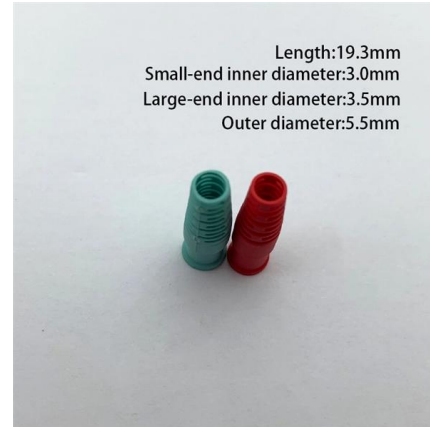

Fiber Patch Cords , Leviton Network Solutions

Leviton fiber optic patch cords meet or exceed industry standards to make sure you get the performance you expect. They are available in multimode (OM1, OM3,

SC to LC Fiber Cables

Shop LC to SC fiber cables from Fiber Cables Direct, the leading supplier of quality fiber optic cables. Multimode, Singlemode duplex fiber patch cables. OM1-OM4,