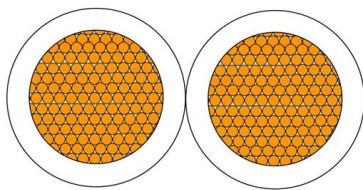

Outdoor GYXTW Fiber Optic Cable 2-24 Core (2/4/6/8/12/16) Single-Mode Ideal for FTTB Building & Parking Lot

GYXTW Fiber Optic Cable (Aerial and Duct) Prices

Unitube Light Armored GYXTW is an outdoor use optical fiber cable suitable for

What is the GYXTW fiber optic cable?

GYXTW form of fiber optic cable is one that has an outer tube

AixTon 2 core single mode fiber optic cable GYXTW patch cord 30M

Ensure reliable, short-to-medium distance fiber connections with the AixTon 2-core Single Mode Fiber Optic Patch Cord. This 30-meter, pre-terminated cable features two robust single mode fibers