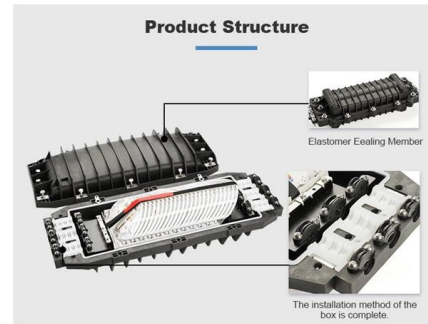

Fiber optic cable gydxtw-

Overview

Unitube Light Armored GYXTW is an outdoor use optical fiber cable suitable for duct and aerial applications. With water-blocking materials filled, ensure the compactness and longitudinal water-blocking performance. It conforms to the concept of design of central tube cable, which is also known as loose tube cable.

GYXTW Fiber Optic Cable - Everything You Need to Know

GYXTW is a fiber optic cable that can serve overhead, buried and through-tube scenarios according to line design requirements. GYXTW fiber optic

underground optical fiber cables