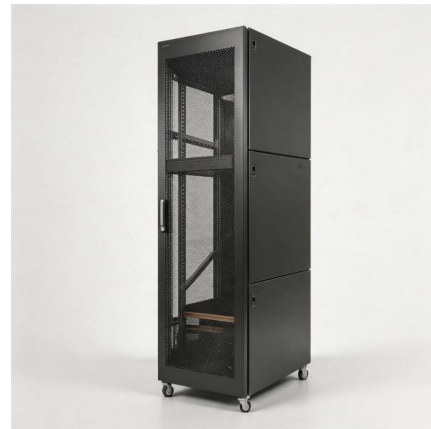

GYXTW Fiber Optic Cable

What Is GYXTW Fiber Optic Cable? GYXTW fiber optic cable is a type of fiber optic cable that is widely used in aerial application. This type of fiber optic cable has been praised due to its exceptional