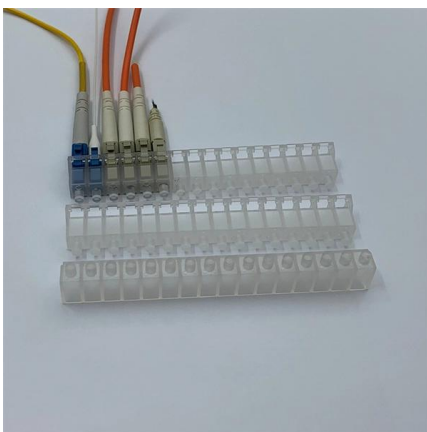

Optical Communications Products

Browse our optical communication connectivity products designed to help you enable your communication networks. Easily create a bill of materials list.