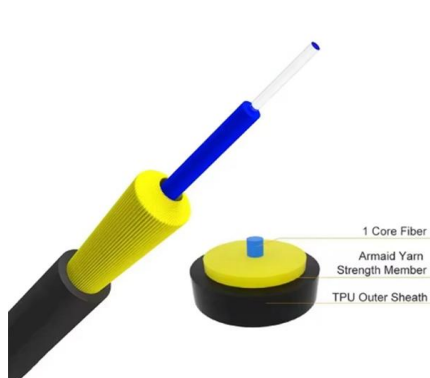

Show or Hide Details Pane in File Explorer in Windows 10

The details pane in File Explorer shows you see the most common properties associated with the selected file. File properties provide more detailed info about a file, such as the author, the