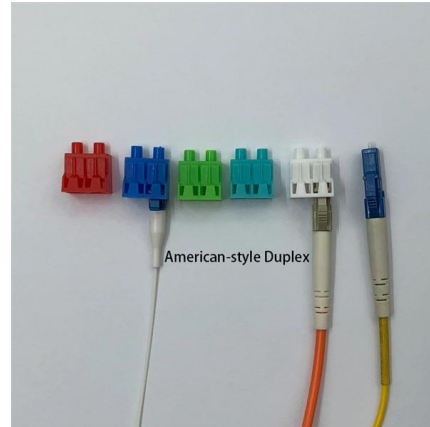

ACT Fiber mounting box without pigtail. Type: Fiber mounting box

The Fiber Mounting Box without pigtail from ACT is a reliable solution for the installation of network cables. It is designed to ensure a secure and tidy connection of fiber optic cables.