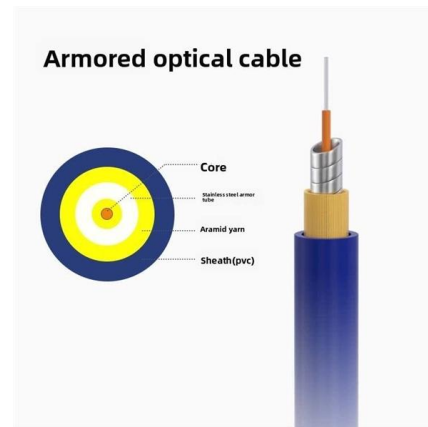

The 32 port fiber splitter distribution box comes in three internal structure options, they all can achieve direct and branch connection of optical cable.

72 Core Inline Fiber Optic Splice Closure Use as Optical

The assembled DIN rail splice box is a ready-to-install fiber optic distribution solution for industrial applications and structured building cabling. It is pre-assembled with couplings and, optionally, with