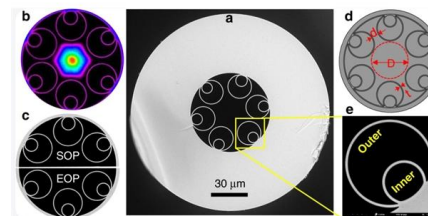

Market Central Fiber Optic Network Access Control AB Switch

The 1U Fiber Optic Network Access Control A/B Switch is a non-latching full-duplex optical switch. It is used to control network access via front panel slide switch or remotely using dry contact closures.