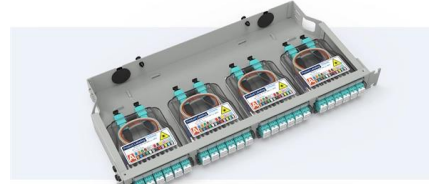

Fiber Optic Patch Panel , ODF Optical Distribution

Optimize your network management with our high-density Fiber Optic Patch Panels and ODFs. Available in 1U/2U/4U rack mount and wall mount configurations,

Pre-Terminated Patch Panel

- Multi-application support
- Flexible configuration
- Modular design

Contact Us

For datasheets, pricing, or custom high-speed optical interconnect solutions, please visit:

<https://www.syropy.com.pl>