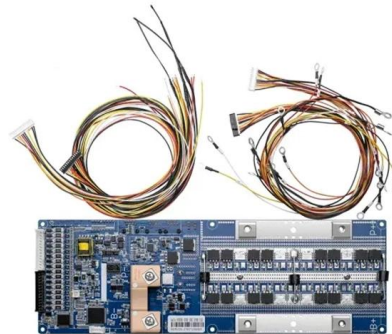

Fiber Optic Termination Enclosures & Adapter Panels , LANshack

MTP Adapter Panels are specifically designed for high-density fiber optic installations using MTP (Multifiber Termination Push-on) connectors. These adapter panels support configurations such as 6

Termination of Fiber Optic Cables

This fiber optic installation method statement covers the termination of fiber optic cables with patch panel, network distribution cabinet NDC and door junction box