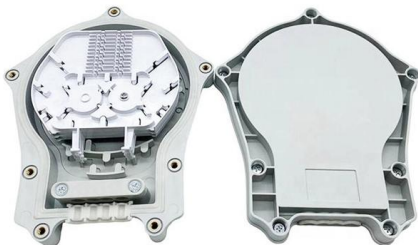

Fiber terminals

With its innovative fiber management and sealing concept, the fiber termination box (FTB) Speed offers the greatest number of application options. Installation effort