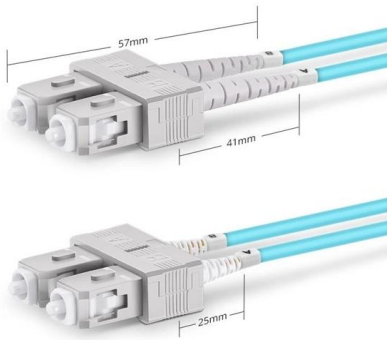

Fiber Optic Terminal Box for Sale

Fiber Optic Terminal Box for Sale

Duplex SC UPC

Amazon : Fiber Distribution Box

8 Core Fiber Distribution Box, FTTH Fiber Distribution Box -8 Port ABS Plastic Fiber Optic Terminal Junction Splitter Box for Indoor/Outdoor
Add to cart