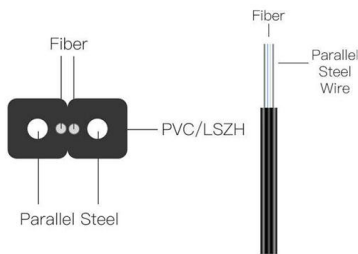

High-Quality Fiber Optic Terminal Boxes

OTRANS is a leading fiber optic terminal box factory. We supply TBA & TBS series wall-mounted boxes for FTTH networks. Request a fast quote and technical

4 Ports Desktop Optical Fiber Terminal Box Founded Wall With SC

The box body is made of cold-rolled steel plate, electrostatic spraying, beautiful and elegant, easy to use³. Stable internal structure, tight gap, effective protection without hurting the fiber material⁴.