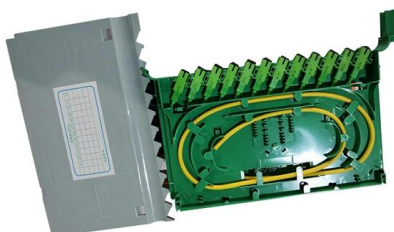

Why Fiber Optic Splitter Loss Table Is So Important?

Do you know how to realize the performance of the FBT and PLC splitter? The primary important thing is to check its fiber optic splitter loss table.