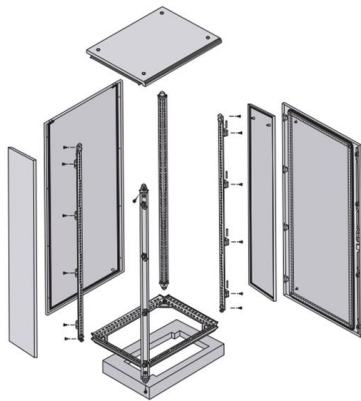

High-Quality Fiber Optic Terminal Boxes

It is widely used for FTTx cabling of optical fiber and cable, providing an ideal solution for the construction of entry terminals, telecommunications cabinets,