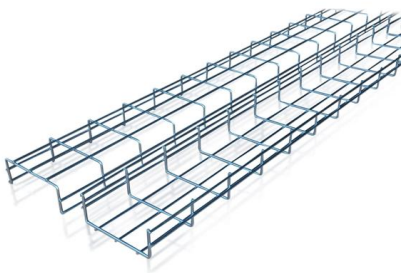

Amazon : Fibershack

Stay Organized - Our Snap lock box keeps all 20 LC couplers and Dust Caps neatly separated & organized, grab what you need without rummaging through loose parts in your Fiber optic tool kit

Amazon : Fiber Splice Tray

2Pack 12 Fiber Optic Splice Tray Optic Cable Tray Manager Module for Patch Panel Terminal Box a-013 Add to cart

Distributors: Splice Boxes & Optical Network Terminal Boxes

Splice boxes and splice distributors are essential for a reliable fiber optic cabling system and serve as a connecting point between the fiber optic installation cable and the in-house network. High