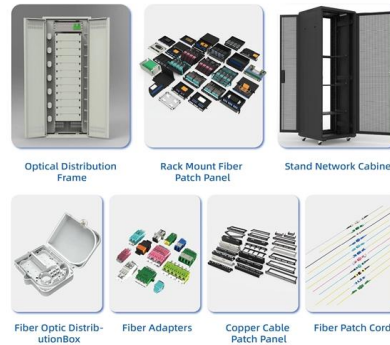

An Extensive Library of Self-Developed Products