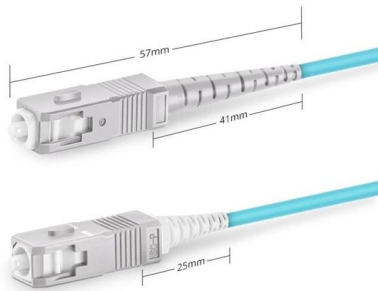

Simplex SC UPC

Patch Panels and Termination Boxes

Our offerings include patch panels with options like 1U, 2U, 12 Port, and 24 Port, available in SC, ST, LC, and other connector types. Our patch panels and splice boxes ensure the proper connection and

Fiber Optic Termination Boxes

Find here Fiber Optic Termination Boxes, Fiber Box manufacturers, suppliers & exporters in India. Get contact details & address of companies manufacturing and