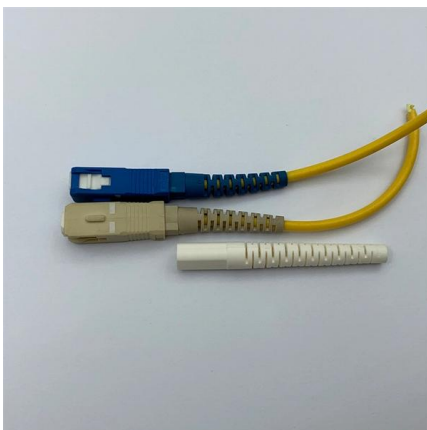

The Fiber optical Terminal Box is a kind of fiber optic management products used to distribute and protect the optical fiber links in FTTH Network. It is available for the distribution and

12 Port Optical Fiber Terminal Box Fiber Patch Panel SC FC LC

Product description 12 Port Optical Fiber Terminal Box Fiber Patch Panel SC FC LC Pigtail ODF 1U Optical Fiber Distribution Frame Product name Fiber Patch Panel Connector

Wire/Cable Distribution & Management Product, Fiber

OTRANS manufactures cable distribution products for network wire management, includes optical fiber distribution frame, rack mount fiber optic patch panel, wall

Amazon

The wall-mounted user cable terminal box, whose function is to provide the fusion of fibers, the fusion of fiber and tail fiber, and the connection of optical connectors. Provide