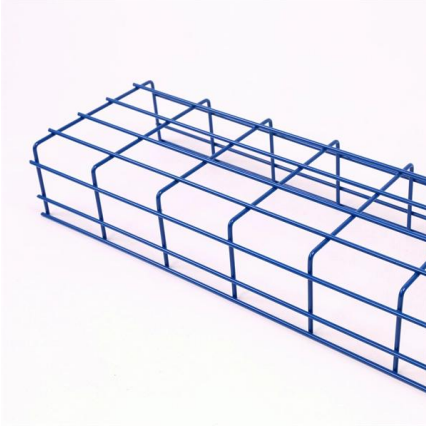

Fiber Optic Terminal Box Patch

Fiber Optic Terminal Box Patch

Fiber Optic Distribution Box, Termination Box & Patch Panel -Teleweaver

Fiber optic patch panel (fiber distribution panel) is used to organize and distribute optical cables and the branches - as a terminate unit, it