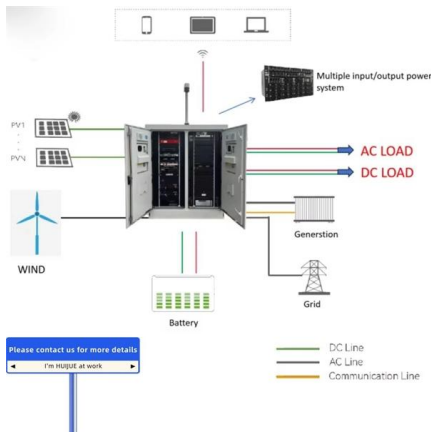

Fiber terminals

With its innovative fiber management and sealing concept, the fiber termination box (FTB) Speed offers the greatest number of application options. Installation effort

Fiber Optic Desktop Box 4 Ports Type B

Hiphotonics's Mini Fiber Optic Socket Panel is a compact and user-friendly indoor terminal solution, ideal for the final fiber drop in FTTH environments. Designed for wall-mount or desktop use, this small form

Fiber Optic Hardware , Fiber Panels, Housings, Racks, and

Fiber Optic Hardware Corning has a wide variety of hardware solutions to choose from to fit your cabling needs. Choose from racks, panels, modules, splice trays, ethernet fiber switches and other