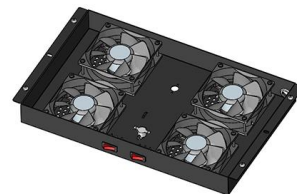

Length:33.5mm
Small-end inner diameter:4.0mm
Large-end inner diameter:6.0mm

Custom Cable Assembly Manufacturing , Fibertronics, Inc.

Fibertronics, Inc. is an SBA certified woman-owned small business providing USA manufactured customized fiber optic and low voltage cable assemblies, and

Fiber optic distribution boxes

The ZOONA Splice Closure is a mechanically sealed closure with an IP68 protection rating, designed for typical access network applications and capable of

Fiber Optic Cable