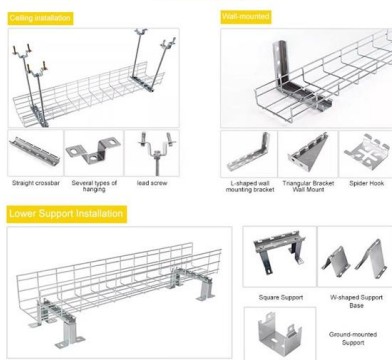

INSTALLATION METHOD

OPTOKON

OPTOKON, a global provider of fiber optic connectivity, ruggedized communication technologies, and mission-critical IT infrastructure solutions, announces a strategic cooperation with ATRI UAB, a