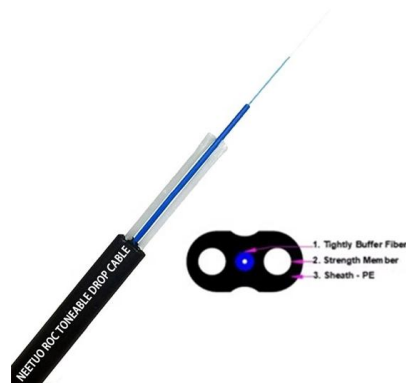

Enhance Connectivity: Essential Fiber Optic Tools for

Elevate your fiber optic installations with our range of precision tools designed for seamless cable termination, splicing, inspection, and testing. Ensure optimal