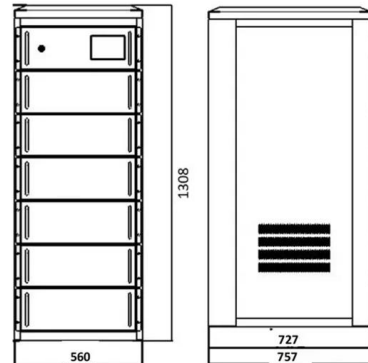

Efficient Fiber Optic Installation with LC Quick Connectors

Efficient Fiber Optic Installation Understanding Fiber Optic Connectors Fiber optic installation plays a critical role in modern communication networks, and the efficiency of this process