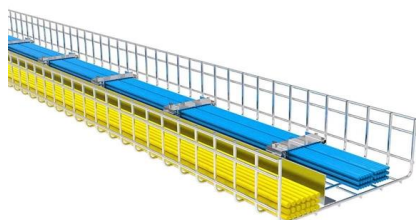

Connector Tools For Fiber Optic Cables

Ripley professional grade Connector Tools For Fiber Optic Cables offer insertion and extraction tools, punch down tools and fiber optic connector tools.