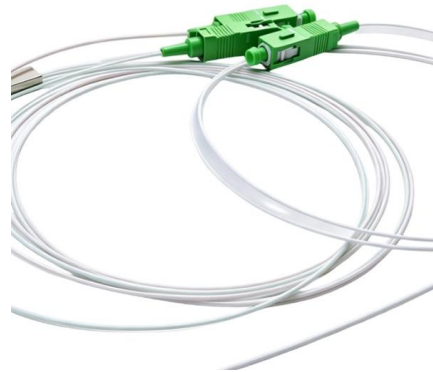

Fiber Optic Tools and Tool Kits for Your Cabling Needs

High quality fiber strippers, fiber cleavers, cable slitters, mid-access tools, cable pulling tools and more from 3M, Corning, Ripley Tools, Greenlee, Paladin Tools and more.