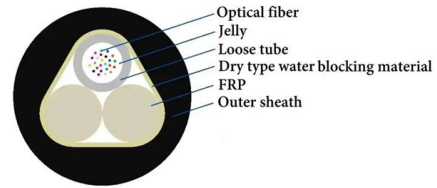

The AFL FASTConnect Field-Installable Connectors provide a quick, reliable solution for fiber optic installations without the need for epoxy or polishing. These pre

Connector Tools For Fiber Optic Cables

Ripley professional grade Connector Tools For Fiber Optic Cables offer insertion and extraction tools, punch down tools and fiber optic connector tools.

20pcs LEITE SC APC Fiber Optic Quick Connectors

Buy 20pcs LEITE SC APC Fiber Optic Quick Connectors with Matched Tools Fiber Reusable Connectors Single Mode Mechanical Fast Connectors Adapter for

10pcs LEITE Fiber Optic Quick Connectors

with Tools Fiber Fast

About this item Insertion Loss \leq 0.30db, Return Loss \geq 50db 1 PC fiber connect-module =2 or 4 pcs connectors/patch cord + 2 or 4 pcs converting adapter Direct connect for fiber cable does not require