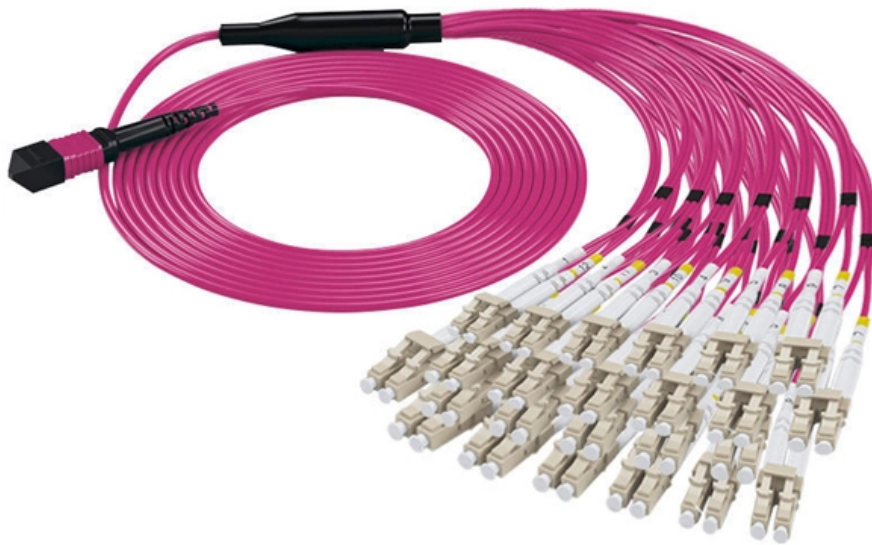

Fiber Optic Quick Connector Tools

Fiber Optic Quick Connector Tools

Fiber Optic SC/APC Field-Installable Quick Connector

Product Description The SC/APC fast connector are factory pre-polished, field-installable connectors that completely eliminate the need for hand polishing in the

Fiber Optic Tools and Consumables , Leviton Network Solutions

Leviton has everything you need to terminate FAST-CURE(TM) (adhesive polish), and FASTCAM(TM) (pre-polished) connectors. We also offer cleaning tools for LC, SC, and MTP® connectors.

This is the only tool on the market that can solve connectorization issues for Telephone and Cable Facility Providers as well as Enterprise Data Centers. It

FAST Connector Universal Tool Kit

Featuring either the CT-30A or CT-06A fiber cleaver, the FAST Connector Universal Tool Kit contains all the industry standard termination tools required for fiber preparation. Additionally, the carrying case