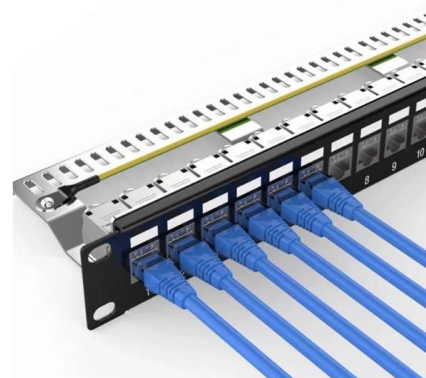

Connector Tools For Fiber Optic Cables

Ripley professional grade Connector Tools For Fiber Optic Cables offer insertion and extraction tools, punch down tools and fiber optic connector tools.