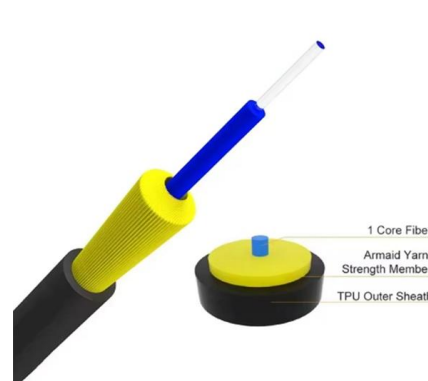

DIGITUS Fiber Optic Splice Box, Equipped, SC, OS2

In the network cabinet, the signal from the fiber optic cable can be connected to switches, media converters, routers, modems, servers, SFP modules or FTTH / FTTB via patch cables.