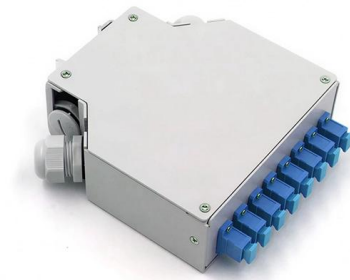

Fiber Wall Socket /2 Ports FTTH Fiber Optic Terminal

*** Note: Not Included any Fiber Optic Coupler (Fiber Optic Coupler can find in our store as well)
Fiber Wall Socket /2 Ports FTTH Fiber Optic Terminal Box

Fiber Optic Socket Panel Wall Outlet Faceplate

Overview This Fiber Optic Wall Outlet FOSPP is an fiber optic cable end port and CATV end port used for indoor fiber optic cable and with SC or LC duplex type.