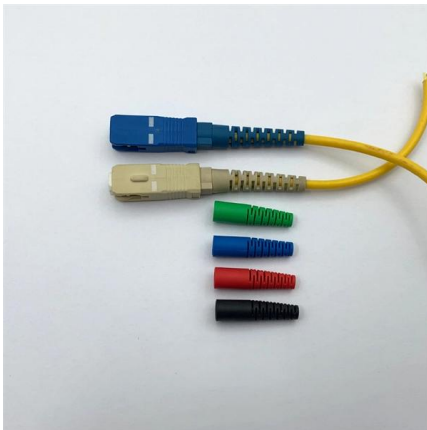

### Fiber Optic Socket Panel Wall Outlet Faceplate ATB

Fiber Optic Socket Panel Wall Outlet Faceplate Mini Fiber Access Termination Box (ATB) Single Fiber This mini Fiber Optic Socket Panel fiber optic termination box

### 4 Port Indoor Wall Mounted Fiber Optic Wall Socket

indoor wall-mounted 4 port fiber optic wall socket mini fiber faceplate is a device used to terminate and distribute fiber optic cables in indoor settings. The