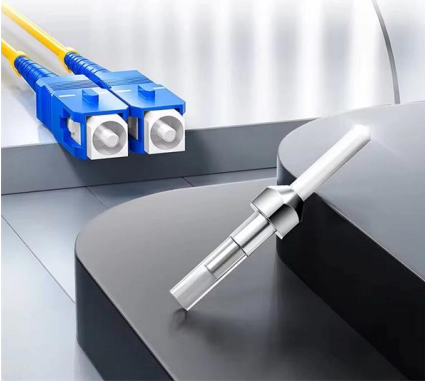

## Fiber Optic Panel Multi-Port Socket

---

High-quality ceramic ferrule

### 2 Ports Fiber Optic Socket Panel

2 Ports Fiber Optic Socket Panel for FTTH use. Supports SC/LC/FC adapters, wall or desktop mounting, and offers easy installation with a push-type cover.

### Depoguye Wall-mounted one port fiber optic information

Enhance your fiber optic infrastructure with the Depoguye Wall-mounted one port fiber optic information socket panel. Made from durable plastic, this SC fiber optic

### Multi-fiber Push On (MPO) Connectors

Multi-fiber push on connectors, or MPOs, are fiber cable connectors comprised of multiple optical fibers. Learn more at [Fluke Networks](#).