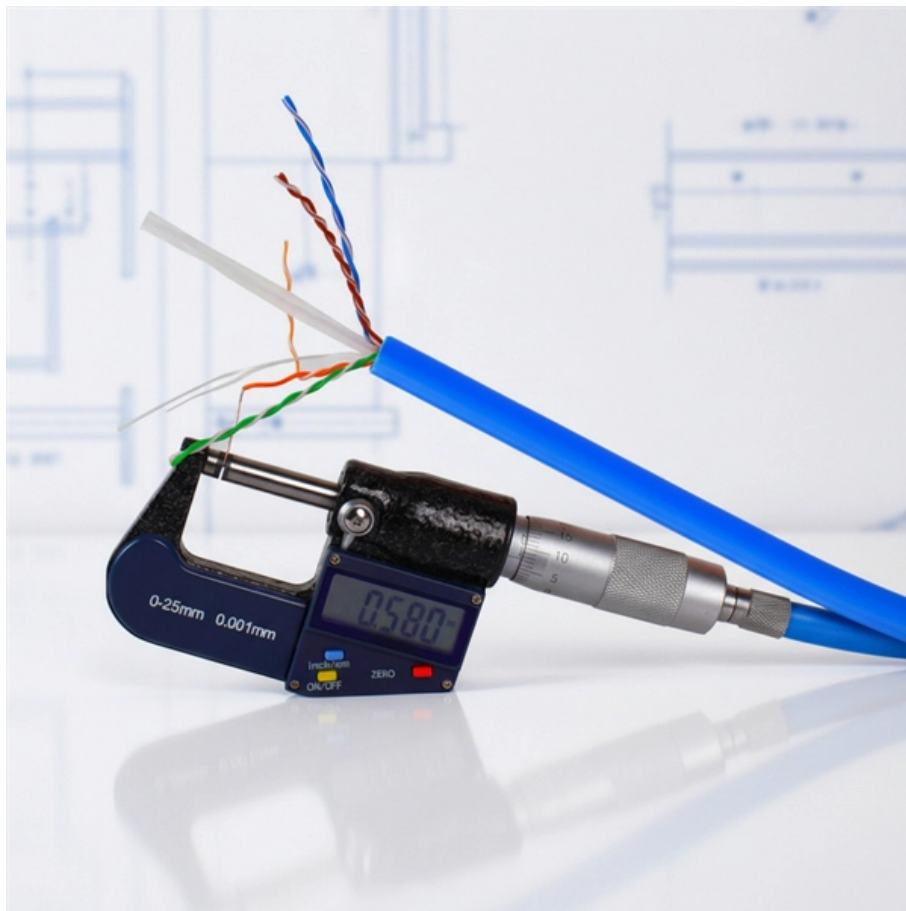

Fiber Optic Panel Multi-Port Socket