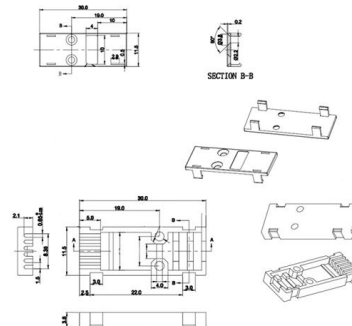

Fiber Optic Socket Panel Wall Outlet Faceplate Mini

Introduction to Fiber Optic Socket Panel This mini Fiber Optic Socket Panel fiber optic termination box is used for splicing and termination between indoor fiber