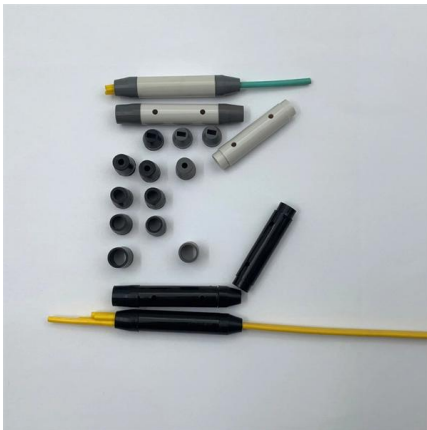

24 Port Wall Mounted Fiber Patch Panel / LIU

Unisol 24 port wall mounted fiber patch panel for efficient fiber management in tight spaces. Ideal for telecom, data, fttth, and industrial use.