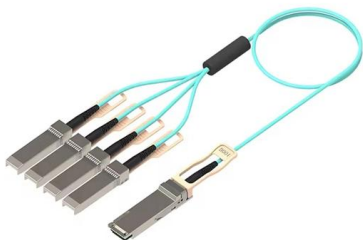

Forget about expensive connectors, consumables, and equipment (f.e. fiber termination kits), plug the labor, time, and testing required for field fiber optic

2-Port Fiber Optical Terminal Junction Box Suitable for Fiber Optic

2-Port Fiber Optical Terminal Junction Box Suitable for Fiber Optic Cabling and Dark Embedded Surface Box Fiber Panel Box Desktop Place FC,LC,DLC,SC Adapters for FTTH FTTO FTTD

Fiber Patch Panels , Eaton

Need Help Finding Fiber Panels? Tripp Lite's full line of Fiber Panels allows you to add high-density cassettes to your rack installation or complete singlemode or multimode fiber connections with no

FIBER OPTIC PATCH PANELS

Discover high-quality fiber optic patch panels from Foss - designed for flexibility, scalability, and easy installation in data centers and communication networks.