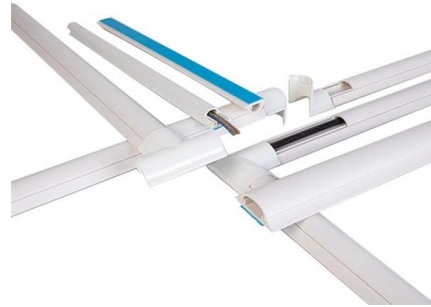

Fiber Optic Light Sources

VIAMI light sources offer versatility in measuring fiber optic light continuity, loss and quality in field, lab, and manufacturing environments. Versatile and compact

LED Laser Light Source KI2000 , Kingfisher International

LED laser light source KI2000 series, with models for testing all types of fiber optic network.