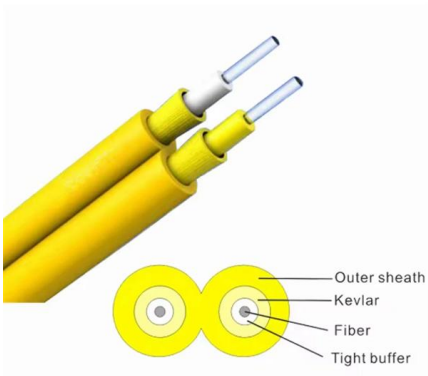

Fiber Optic Handheld Light Source Calibration in El Salvador

Fiber Optic Handheld Light Source Calibration in El Salvador

Measuring equipment for the telecommunication industry

All our solutions are made up of portable, lightweight and user friendly equipment. We have branch offices in San Salvador, El Salvador, Tegucigalpa and San

Buy SeeKool TL510C FTTH Handheld Optical Power Meter Red Light

Is SeeKool TL510C FTTH Handheld Optical Power Meter Red Light Visual Fault Locator Sc and Fc Connector Fiber Optic Cable Tester Checker Test Tool for CATV CCTV (TL510C+1mw) available

EXFO ELS-100 Light Source

Equipped with a user-friendly interface and intuitive controls, it enables technicians to generate precise and stable light signals for accurate measurements of insertion loss, continuity, and fiber identification.