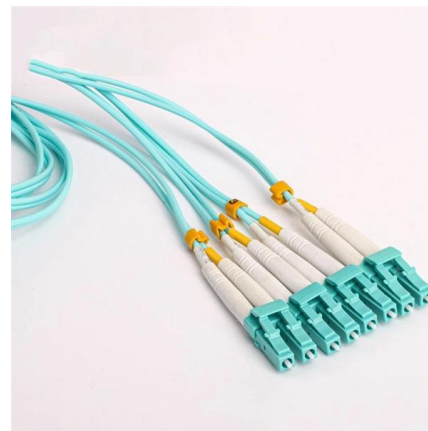

Fiber Optic Connector Types: A Beginners Guide

The fiber connector types, sometimes referred to as terminations, link fiber optic cables together through terminals, switches, adapters, and patch