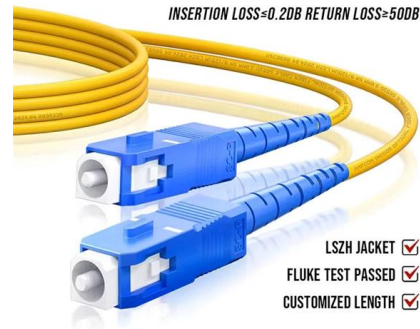

Tripp Lite Fiber Optic Wallmount Distribution Enclosure, 4-Panel

The N492-WM4-BK Wall-Mount Fiber Optic Distribution Enclosure manages and protects your fiber terminations where space is at a premium. Two doors, each with its own lock, open to reveal plenty

Wall Plates

Complete any In-Wall cable installation with our complete range of HDMI Video Audio Multimedia Fiber Optic Network ready to use Wall Plates.

Wall-Mounted Fiber Patch Panel , High-Density Fiber Optic Solutions

A wall-mounted optica fiber patch panel is a compact, organized solution for managing and distributing fiber optic connections. Typically constructed from durable materials, it features