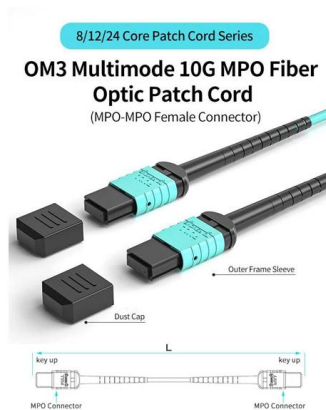

ODVA vs FullAXS vs OptiTap: 2026 Hardened Fiber Guide

Compare ODVA vs FullAXS vs OptiTap hardened fiber optic connectors. Analyze IP68 ratings, 5G FTTA trade-offs, and procurement criteria for 2026 networks.

Fiber Optic Cable Adapter Coupler SC-SC Duplex Multimode 5 Pack

Connect an SC duplex multimode network cable to an SC Duplex multimode fiber optic network cable. Couplers are female to female.

Fiber Optic Couplers & Adapters

We offer many types of fiber adapters - for simplex or duplex cable; made of plastic or metal; single mode or multimode; with connector types such as FC, LC, SC, ST, MU, SMA-905 and SMA-906; and