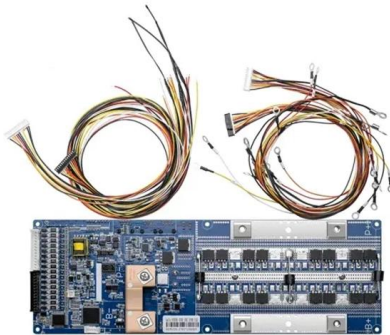

STARTECH Lc To Lc Coupler, Single Mode Lc Fiber Coupler,

Buy STARTECH Lc To Lc Coupler, Single Mode Lc Fiber Coupler, Lc/upc Duplex Adapter, Fiber Optic Lc Coupler For Patch Panel (LCLCSMCOUPLER) with fast shipping and top-rated customer