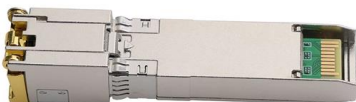

We offer many types of fiber adapters - for simplex or duplex cable; made of plastic or metal; single mode or multimode; with connector types such as FC, LC, SC, ST, MU, SMA-905 and SMA-906; and

STARTECH Lc To Lc Coupler, Single Mode Lc Fiber Coupler,

Buy STARTECH Lc To Lc Coupler, Single Mode Lc Fiber Coupler, Lc/upc Duplex Adapter, Fiber Optic Lc Coupler For Patch Panel (LCLCSMCOUPLER) with fast shipping and top-rated customer

FYBOPTWU-24 Duplex Singlemode 48 Port LC Fiber Optic Rack

Amazon : FYBOPTWU-24 Duplex Singlemode 48 Port LC Fiber Optic Rack Mount Enclosure Box + Splice Trays Fiber LC-UPC Kit (Include Pigtail & Couplers), 48 Core LGX Patch Panel Box fits for 19"

XMSJSIY IP68 Waterproof SC to SC Fiber Optical Adapter

Amazon : XMSJSIY IP68 Waterproof SC to SC Fiber Optical Adapter Connector SC Duplex Coupler Outdoor Waterproof Explosion-Proof Dual Core Module Socket Extend Fiber Optic Cable Quick

Fiber Couplers/Splitters/Combiners