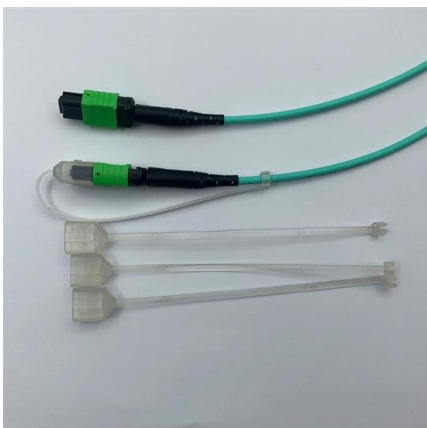

Fiber Optic Interconnects, Patch Cords & Pigtails

Our LC duplex zipcord fiber optic patch cord offers reliable, high-speed connections for voice, data, or video in data centers, offices, and telecom rooms, with fire-retardant options.